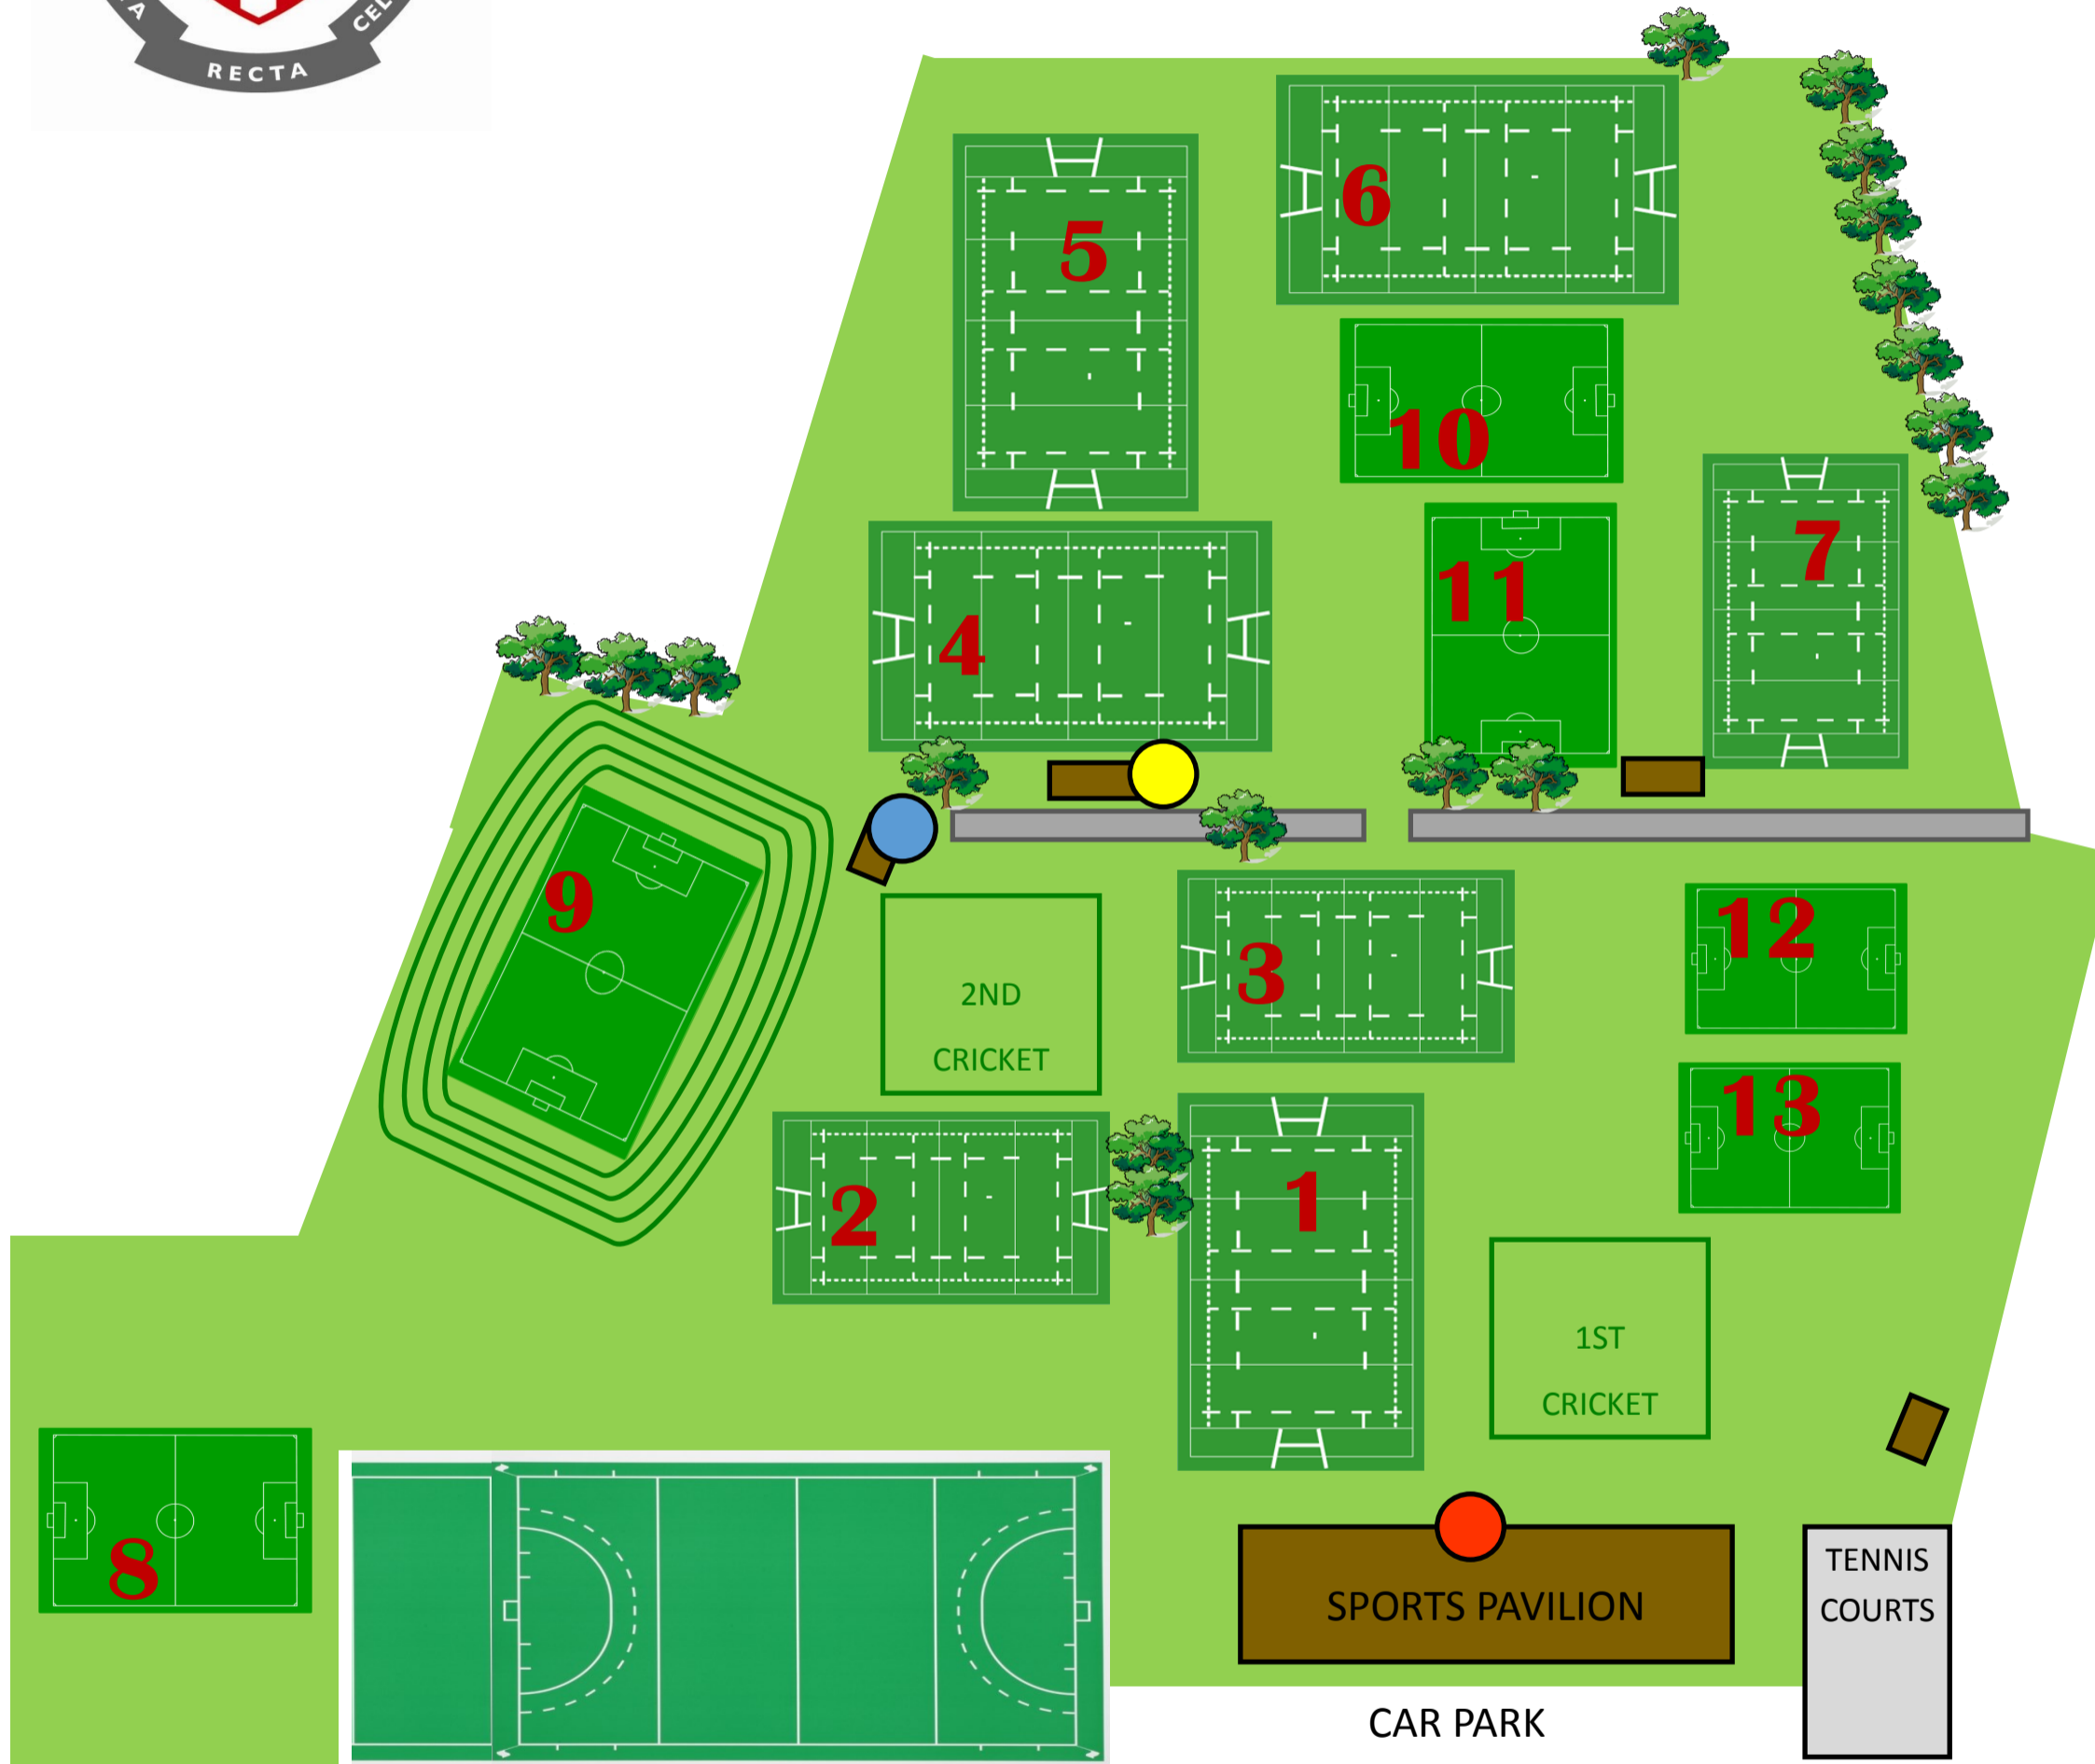

# Kingswood School

## Upper Playing Fields

-  Changing Rooms 1-8, Toilets and Bar
-  Changing Room—Athletic Hut
-  Changing Room—Sedgley Hut